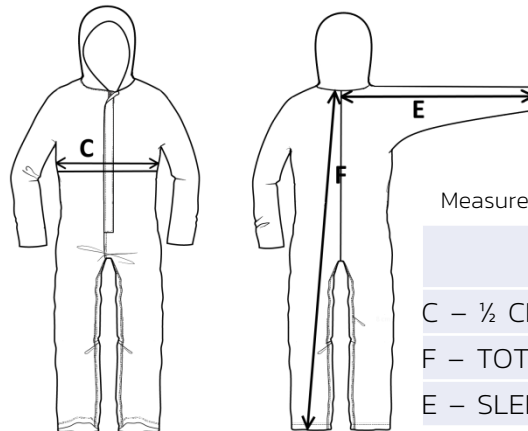

SCHEDA TECNICA – TUTA OVERTECH ELKHART

COD. RR800

TESSUTO

SMS 100% polipropilene

Peso 50 g/m²

DESCRIZIONE

Indumento protettivo in speciale materiale in tessuto SMS, a rilascio particellare nullo, con trattamento antistatico, completo di cappuccio con elastico, cerniera lampo nella parte anteriore con patta copri-cerniera e striscia adesiva per garantire ermeticità contro i liquidi, polsi e caviglie elasticizzati, elastico posteriore in vita per una elevata aderenza al corpo.

SIZE - cm	M	L	XL	XXL
C – ½ CIRCONFERENZA TORACE	61	66	71	76
F – LUNGHEZZA TOTALE	163	173	180	185
E – LUNGHEZZA MANICA DA POLSO A CENTRO DIETRO	94	98	100	104

III^a categoria

rossini.
TECH

TECHNICAL SHEET – OVERTECH ELKHART COVERALLS

CODE RR800

FABRIC

SMS 100% polypropylene
Weight 50 g/m²

DESCRIPTION

Protective clothing made of special SMS fabric material, with no particle release, with anti-static treatment, with elastic hood, front zip closure with flap and adhesive strip to ensure tightness against liquids, elasticated wrists and ankles, back elastic at the waist for an excellent fit to the body.

USE

Protection against aerosols, liquids and low pressure splashes, airborne solid particles and a variety of chemical uses.

SIZES

M, L, XL, XXL

Measurements may vary +/- 3%, tolerance within size scale

SIZE - cm	M	L	XL	XXL
C – ½ CHEST CIRCUMFERENCE	61	66	71	76
F – TOTAL LENGTH	163	173	180	185
E – SLEEVE LENGTH FROM WRIST POINT TO CENTER BACK	94	98	100	104